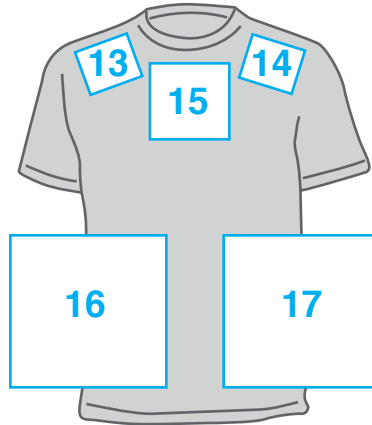

# Decoration Locations

Front

Front

Front

Front

NOTE: Silkscreen only on locations 7 & 8.

Back

Back

Back

Front

Front

Back

Front

Back

Back

Side

Side

Side

Front

- |                          |                         |                          |
|--------------------------|-------------------------|--------------------------|
| 1 Full Front             | 16 Right Side Wrap      | 31 Down Right Sleeve     |
| 2 Right Sleeve           | 17 Left Side Wrap       | 32 Down Left Sleeve      |
| 3 Left Sleeve            | 18 Upper Chest          | 33 Down Right Chest      |
| 4 Front Hemline          | 19 Front Number         | 34 Down Left Chest       |
| 5 Right Chest            | 20 Nape of Neck         | 35 Full Front - Hoodie   |
| 6 Left Chest             | 21 Full Back            | 36 Front Pocket - Hoodie |
| 7 Right Pocket           | 22 Back Hemline         | 37 Back Name Drop        |
| 8 Left Pocket            | 23 Back Shoulders       | 38 Back Number           |
| 9 Right Side - Front     | 24 Back Number          | 39 Front                 |
| 10 Left Side - Front     | 25 Right Shoulder       | 40 Back - Fitted Cap     |
| 11 Right Hemline - Front | 26 Left Shoulder        | 41 Back - Adjustable Cap |
| 12 Left Hemline - Front  | 27 Right Side - Back    | 42 Left Side - Cap       |
| 13 Right Shoulder        | 28 Left Side - Back     | 43 Right Side - Cap      |
| 14 Left Shoulder         | 29 Right Hemline - Back | 44 Left Side - Visor     |
| 15 Center Chest          | 30 Left Hemline - Back  | 45 Front - Visor         |