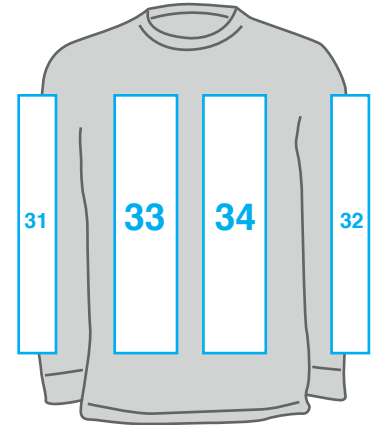

# Decoration Locations

Front

Front

Front

Front

NOTE: Silkscreen only on locations 7 & 8.

Back

Back

Back

Front

Front

Back

Front

Back

Back

Side

Side

Side

Front

- |                          |                         |                          |
|--------------------------|-------------------------|--------------------------|
| 1 Full Front             | 16 Right Side Wrap      | 31 Down Right Sleeve     |
| 2 Right Sleeve           | 17 Left Side Wrap       | 32 Down Left Sleeve      |
| 3 Left Sleeve            | 18 Upper Chest          | 33 Down Right Chest      |
| 4 Front Hemline          | 19 Front Number         | 34 Down Left Chest       |
| 5 Right Chest            | 20 Nape of Neck         | 35 Full Front - Hoodie   |
| 6 Left Chest             | 21 Full Back            | 36 Front Pocket - Hoodie |
| 7 Right Pocket           | 22 Back Hemline         | 37 Back Name Drop        |
| 8 Left Pocket            | 23 Back Shoulders       | 38 Back Number           |
| 9 Right Side - Front     | 24 Back Number          | 39 Front                 |
| 10 Left Side - Front     | 25 Right Shoulder       | 40 Back - Fitted Cap     |
| 11 Right Hemline - Front | 26 Left Shoulder        | 41 Back - Adjustable Cap |
| 12 Left Hemline - Front  | 27 Right Side - Back    | 42 Left Side - Cap       |
| 13 Right Shoulder        | 28 Left Side - Back     | 43 Right Side - Cap      |
| 14 Left Shoulder         | 29 Right Hemline - Back | 44 Left Side - Visor     |
| 15 Center Chest          | 30 Left Hemline - Back  | 45 Front - Visor         |