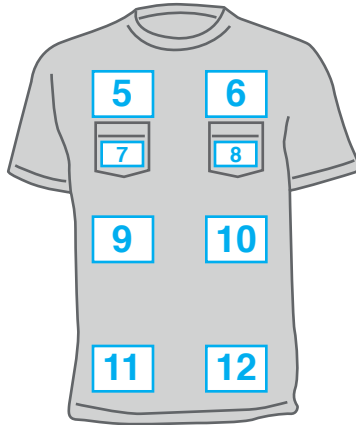

# Decoration Locations

Front

Front

Front

Front

NOTE: Silkscreen only on locations 7 & 8.

Back

Back

Back

Front

Front

Back

Front

Back

Back

Side

Side

Side

Front

- |                          |                         |                          |
|--------------------------|-------------------------|--------------------------|
| 1 Full Front             | 16 Right Side Wrap      | 31 Down Right Sleeve     |
| 2 Right Sleeve           | 17 Left Side Wrap       | 32 Down Left Sleeve      |
| 3 Left Sleeve            | 18 Upper Chest          | 33 Down Right Chest      |
| 4 Front Hemline          | 19 Front Number         | 34 Down Left Chest       |
| 5 Right Chest            | 20 Nape of Neck         | 35 Full Front - Hoodie   |
| 6 Left Chest             | 21 Full Back            | 36 Front Pocket - Hoodie |
| 7 Right Pocket           | 22 Back Hemline         | 37 Back Name Drop        |
| 8 Left Pocket            | 23 Back Shoulders       | 38 Back Number           |
| 9 Right Side - Front     | 24 Back Number          | 39 Front                 |
| 10 Left Side - Front     | 25 Right Shoulder       | 40 Back - Fitted Cap     |
| 11 Right Hemline - Front | 26 Left Shoulder        | 41 Back - Adjustable Cap |
| 12 Left Hemline - Front  | 27 Right Side - Back    | 42 Left Side - Cap       |
| 13 Right Shoulder        | 28 Left Side - Back     | 43 Right Side - Cap      |
| 14 Left Shoulder         | 29 Right Hemline - Back | 44 Left Side - Visor     |
| 15 Center Chest          | 30 Left Hemline - Back  | 45 Front - Visor         |