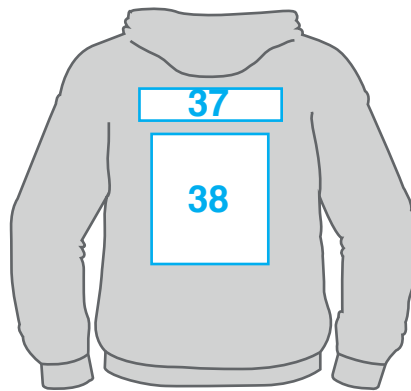

# Decoration Locations

Front

Front

Front

Front

NOTE: Silkscreen only on locations 7 & 8.

Back

Back

Back

Front

Front

Back

Front

Back

Back

Side

Side

Side

Front

- |                          |                         |                          |
|--------------------------|-------------------------|--------------------------|
| 1 Full Front             | 16 Right Side Wrap      | 31 Down Right Sleeve     |
| 2 Right Sleeve           | 17 Left Side Wrap       | 32 Down Left Sleeve      |
| 3 Left Sleeve            | 18 Upper Chest          | 33 Down Right Chest      |
| 4 Front Hemline          | 19 Front Number         | 34 Down Left Chest       |
| 5 Right Chest            | 20 Nape of Neck         | 35 Full Front - Hoodie   |
| 6 Left Chest             | 21 Full Back            | 36 Front Pocket - Hoodie |
| 7 Right Pocket           | 22 Back Hemline         | 37 Back Name Drop        |
| 8 Left Pocket            | 23 Back Shoulders       | 38 Back Number           |
| 9 Right Side - Front     | 24 Back Number          | 39 Front                 |
| 10 Left Side - Front     | 25 Right Shoulder       | 40 Back - Fitted Cap     |
| 11 Right Hemline - Front | 26 Left Shoulder        | 41 Back - Adjustable Cap |
| 12 Left Hemline - Front  | 27 Right Side - Back    | 42 Left Side - Cap       |
| 13 Right Shoulder        | 28 Left Side - Back     | 43 Right Side - Cap      |
| 14 Left Shoulder         | 29 Right Hemline - Back | 44 Left Side - Visor     |
| 15 Center Chest          | 30 Left Hemline - Back  | 45 Front - Visor         |